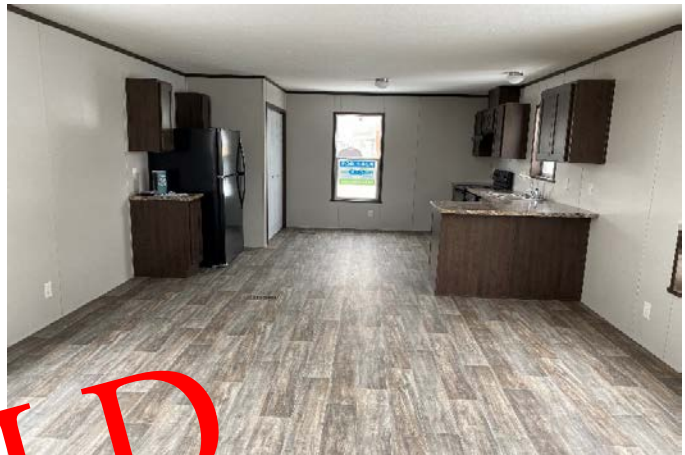

Contact Clayton Homes of Marion for pricing and financing options

740-389-4425

1421 Huntington Drive, Findlay, Ohio 45840

FINANCING AVAILABLE

New Home in Eastowne Estates offered by Clayton Homes of Marion. 2020 Foundation 1670.903

- 1,001 square feet
- 2 bedroom, 2 bathroom
- all electric home
- refrigerator, dishwasher & range included
- washer dryer hookups
- master suite with walk in closet

SOLD

Lot Rent \$270 per month, includes water, sewer and 4 trash bags. Rental application required.

Additional photos available at: <https://www.flickr.com/photos/croystcandson/sets/>